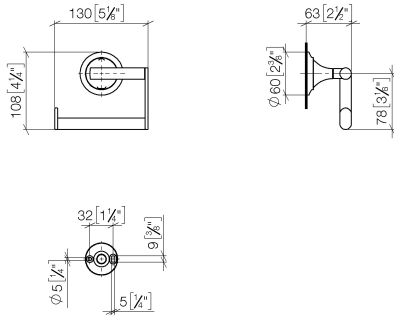

83 500 809

- width 130mm
- height 108 mm
- rosette Ø 60 mm
- 63mm projection

	Chrome	83 500 809-00
	Brushed Platinum	83 500 809-06
	Platinum	83 500 809-08
	Dark Chrome	83 500 809-19
	Brushed Durabronze (23kt Gold)	83 500 809-28
	Brushed Bronze	83 500 809-42
	Brushed Champagne (22kt Gold)	83 500 809-46
	Champagne (22kt Gold)	83 500 809-47
	Brushed Dark Platinum	83 500 809-99

83 500 809

mm [inches]

83 500 809

Parts for other
finishes can be found
here: Brushed
Platinum

Spare parts list

No.	Item Number	Name	Quantity used	Delivery time
1	05 30 31 025 00 90	fixing set	1	2
2	90 17 20 759 00 90	disc	1	2