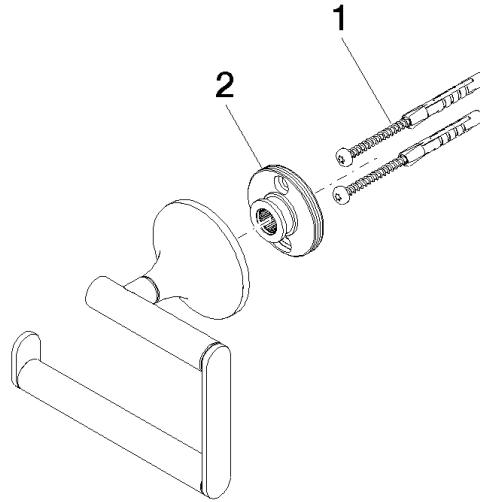

83 500 809

- width 130mm
- height 108 mm
- rosette Ø 60 mm
- 63mm projection

	Chrome	83 500 809-00
	Brushed Platinum	83 500 809-06
	Platinum	83 500 809-08
	Dark Chrome	83 500 809-19
	Brushed Durabronze (23kt Gold)	83 500 809-28
	Brushed Bronze	83 500 809-42
	Brushed Champagne (22kt Gold)	83 500 809-46
	Champagne (22kt Gold)	83 500 809-47
	Brushed Dark Platinum	83 500 809-99

83 500 809

mm [inches]

83 500 809

Parts for other
finishes can be found
here: Brushed
Platinum

Spare parts list

No.	Item Number	Name	Quantity used	Delivery time
1	05 30 31 025 00 90	fixing set	1	2
2	90 17 20 759 00 90	disc	1	2